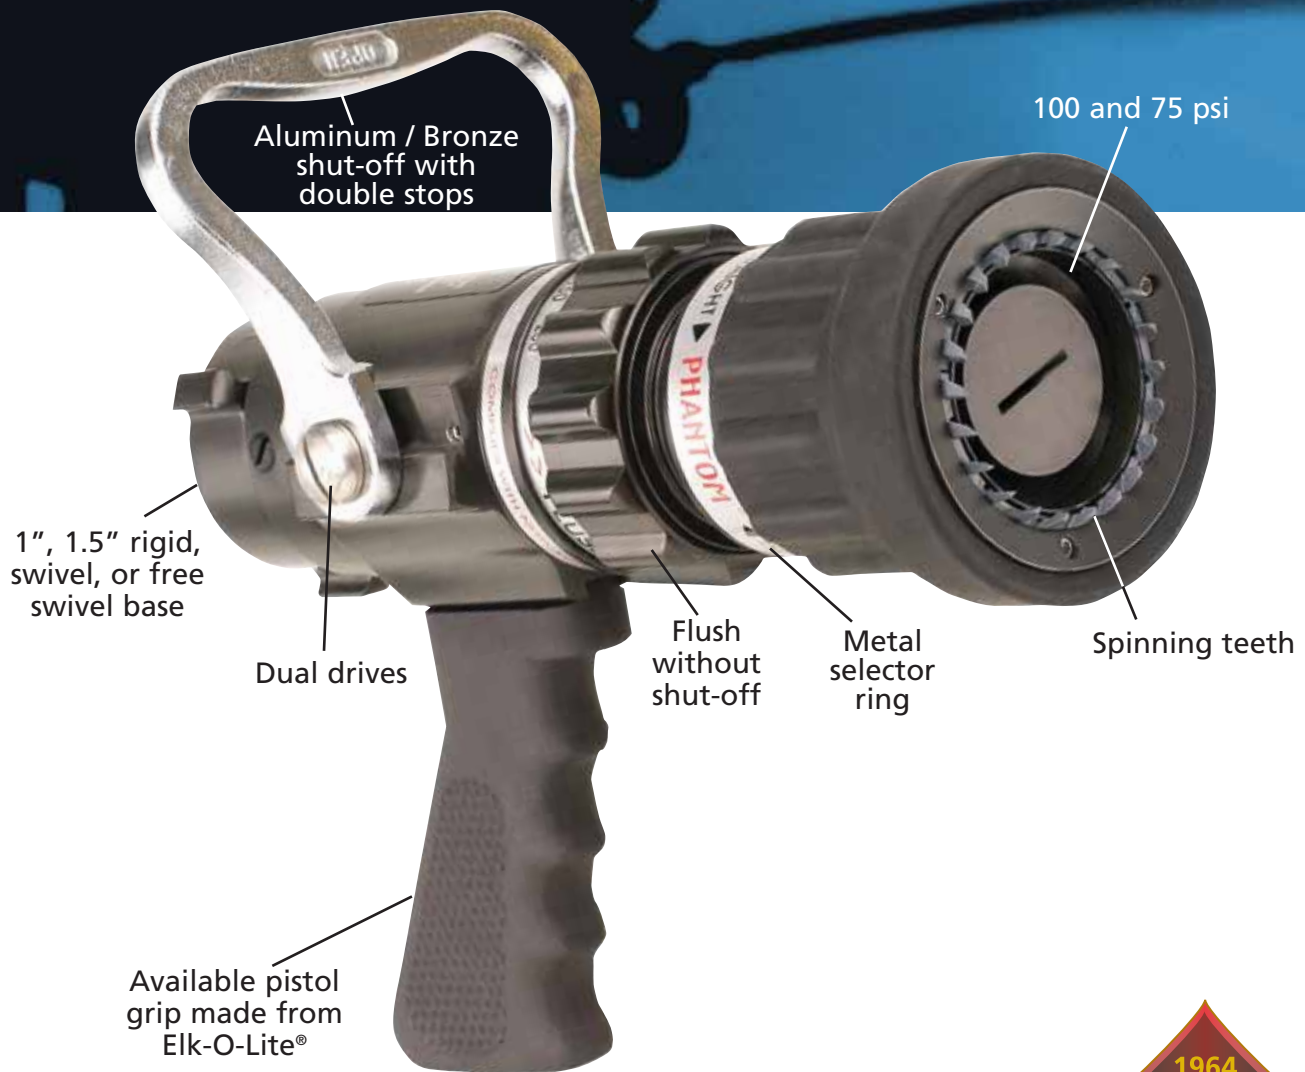

HANDLINE NOZZLES

PHANTOM®

Phantom®

The selectable gallonage Phantom® lets the firefighter select the appropriate flow. The wide selection range standard with the Phantom® makes it one nozzle for every use from brush to interior attack. The Phantom® is designed for reliable performance with rugged metal selector ring and dual drive metal ball shut-off. Available standard in 100 psi and true 75 psi models.

HANDLINE NOZZLES

1-9

British Standard Parallel Pipe (BSPP) and British Instantaneous (BS336) base options available.

ELKHART BRASS MFG. CO., INC. • 800.346.0250 • 1.574.295.8330 • FAX: 574.293.9914 • www.elkhartbrass.com